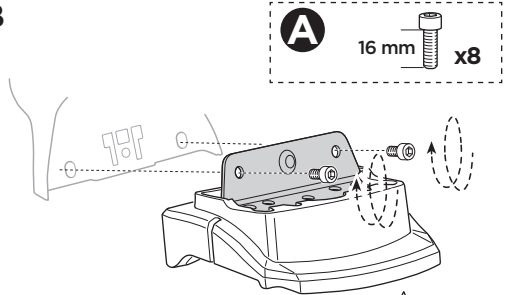

2

A

B

EN Only a few turns
DE Nur wenige Umdrehungen
FR Quelques tours uniquement
NL Slechts enkele slagen
IT Solo qualche giro
ES Sólo algunas vueltas
PT Apenas algumas voltas
SV Endast några varv
DK Kun nogle få omgange
NO Bare noen få omdreininger
FI Vain muutama kierros

ET Ainult mõni pööre
LV Tikai daži apgriezieni
LT Tik keli pasukimai
PL Wystarczy kilka obrotów
RU Только несколько оборотов
UK Лише декілька обертів
BG Само няколко завъртания
CS Pouze několik otáček
SK Len niekoľko otáčok
SL Le nekaj obratov
HR/BIH Samo nekoliko okreta

RO Doar câteva rotiri
HU Csak néhány fordítás
EL Μόνο λίγες περιστροφές
TR Yalnızca birkaç tur

بعض دورات فقط **AR**
רק מספר סיבובים **HE**

ZH 仅几圈
JA 2～3回転のみ
KO 몇 번만 돌리면 됨
TH เพียงสองสามรอบ

3

x1