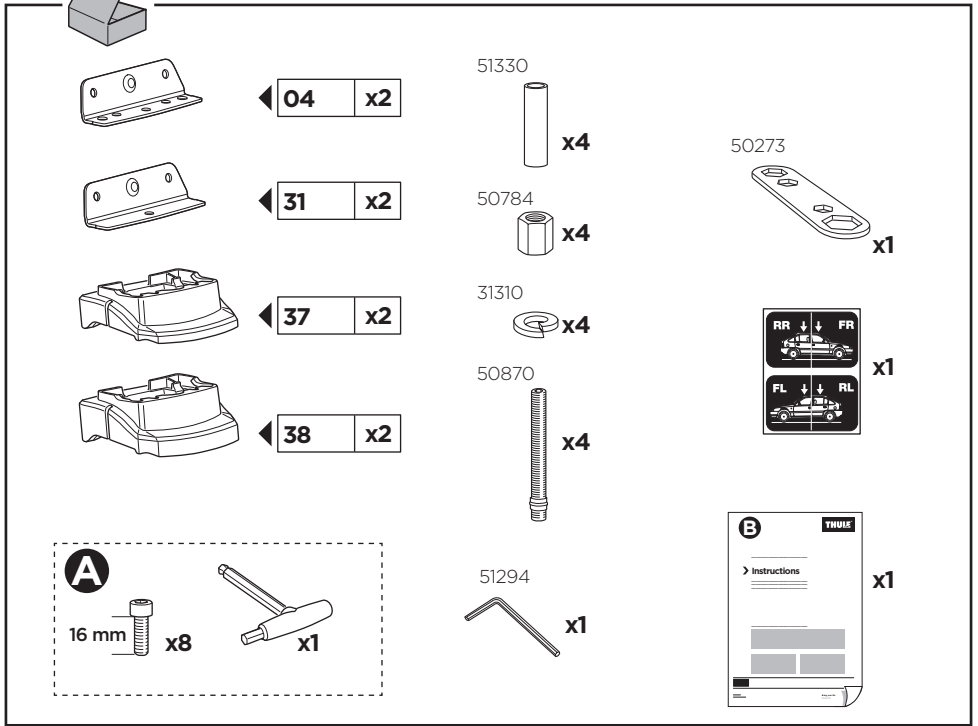

Thule XT Kit 3146

> Instructions

KIA Soul, 5-dr Hatchback, 14-16, 17-

This kit is only for vehicles with fixpoint mounting.

ISO 11154-E

183146

C.20170404
509-3146-02

Bring your life
thule.com