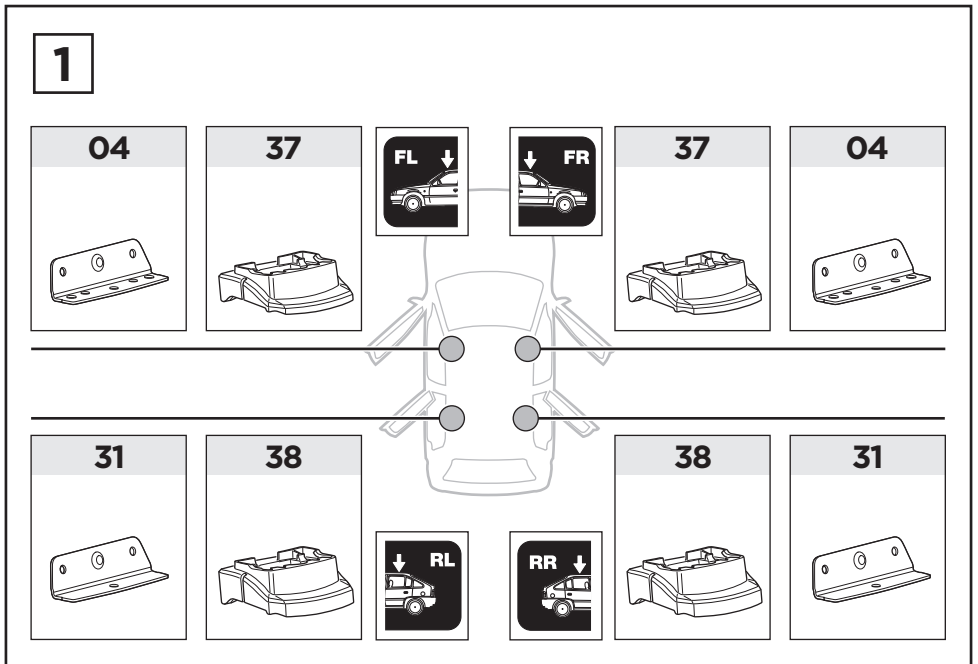

Thule XT Kit 3146

> Instructions

KIA Soul, 5-dr Hatchback, 14-16, 17-

This kit is only for vehicles with fixpoint mounting.

ISO 11154-E

183146

C.20170404
509-3146-02

Bring your life
thule.com