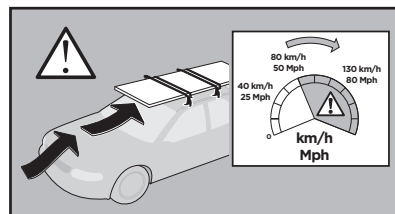

Thule XT Kit 3146

> Instructions

KIA Soul, 5-dr Hatchback, 14-16, 17-

This kit is only for vehicles with fixpoint mounting.

ISO 11154-E

183146

C.20170404
509-3146-02

Bring your life
thule.com