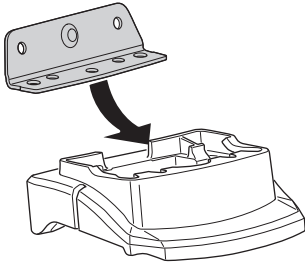

2

A

B

EN Only a few turns
DE Nur wenige Umdrehungen
FR Quelques tours uniquement
NL Slechts enkele slagen
IT Solo qualche giro
ES Sólo algunas vueltas
PT Apenas algumas voltas
SV Endast några varv
DK Kun nogle få omgange
NO Bare noen få omdreininger
FI Vain muutama kierros

ET Ainult mõni pööre
LV Tikai daži apgriezieni
LT Tik keli pasukimai
PL Wystarczy kilka obrotów
RU Только несколько оборотов
UK Лише декілька обертів
BG Само няколко завъртания
CS Pouze několik otáček
SK Len niekoľko otáčok
SL Le nekaj obratov
HR/BIH Samo nekoliko okreta

RO Doar câteva rotiri
HU Csak néhány fordítás
EL Μόνο λίγες περιστροφές
TR Yalnızca birkaç tur

بعض دورات فقط **AR**
רק מספר סיבובים **HE**

ZH 仅几圈
JA 2～3回転のみ
KO 몇 번만 돌리면 됨
TH เพียงสองสามรอบ

3

x1