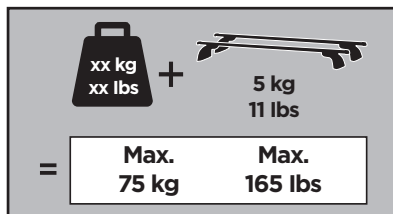

Thule XT Kit 3146

> Instructions

KIA Soul, 5-dr Hatchback, 14-16, 17-

This kit is only for vehicles with fixpoint mounting.

ISO 11154-E

183146

C.20170404
509-3146-02

Bring your life
thule.com